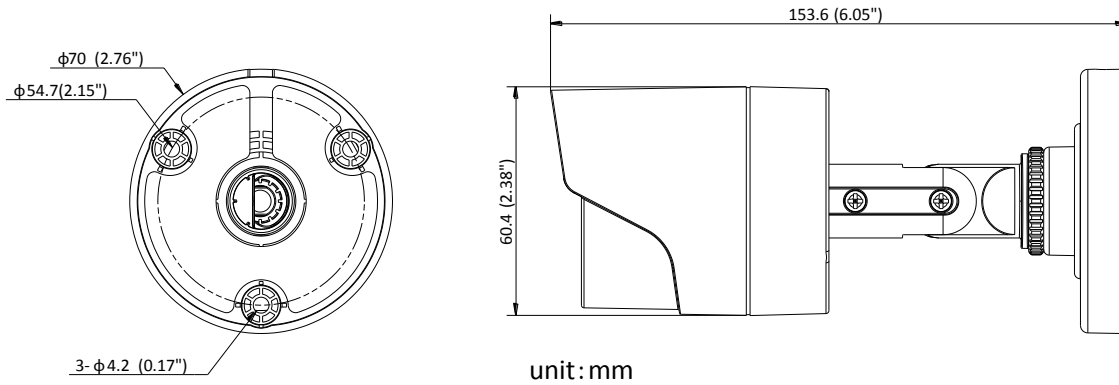

DS-2CE16D0T-IRP HD1080p IR Bullet Camera

Key Features

- 2 megapixel high-performance CMOS
- Analog HD output, up to 1080p resolution
- True Day/Night, Smart IR
- Up to 20m IR distance
- IP66 weatherproof

Specifications

Camera	
Image Sensor	2MP CMOS Image Sensor
Signal System	PAL/NTSC
Frame Rate	PAL: 1080p@25fps NTSC: 1080p@30fps
Resolution	1920 (H) × 1080 (V)
Min. illumination	0.01 Lux @ (F1.2,AGC ON),0 Lux with IR
Shutter Time	1/25(1/30)s to 1/50,000s
Lens	2.8mm, 3.6mm, 6mm optional
	Angle of View: 103°(2.8mm), 82.2°(3.6mm), 54°(6mm)
Lens Mount	M12
Day & Night	ICR
Angle Adjustment	Pan: 0 - 360°, Tilt: 0 - 180°, Rotation: 0 - 360°
Synchronization	Internal synchronization
Menu	
AGC	Low/middle/high
Day/Night Mode	Smart/color/BW(Black and White)
Backlight Compensation	Yes
DWDR	Yes
Language	English, Chinese
Functions	Brightness, Sharpness, DNR, Mirror
General	
Operating Conditions	-40 °C – 60 °C (-40 °F – 140 °F), Humidity 90% or less (non-condensing)
Power Supply	12 VDC ± 15%
Power Consumption	Max. 4W
Ingress Protection	IP66
Material	Plastic
IR Range	Up to 20 m
Dimensions	Φ 70 mm × 154 mm (Φ 2.76" × 6.06")
Weight	300 g (0.66 lb.)

Order Models

DS-2CE16D0T-IRP

Dimensions

Accessories

DS-1280ZI-XS
Junction box

DS-1H18
Video Balun

Distributed by

Headquarters